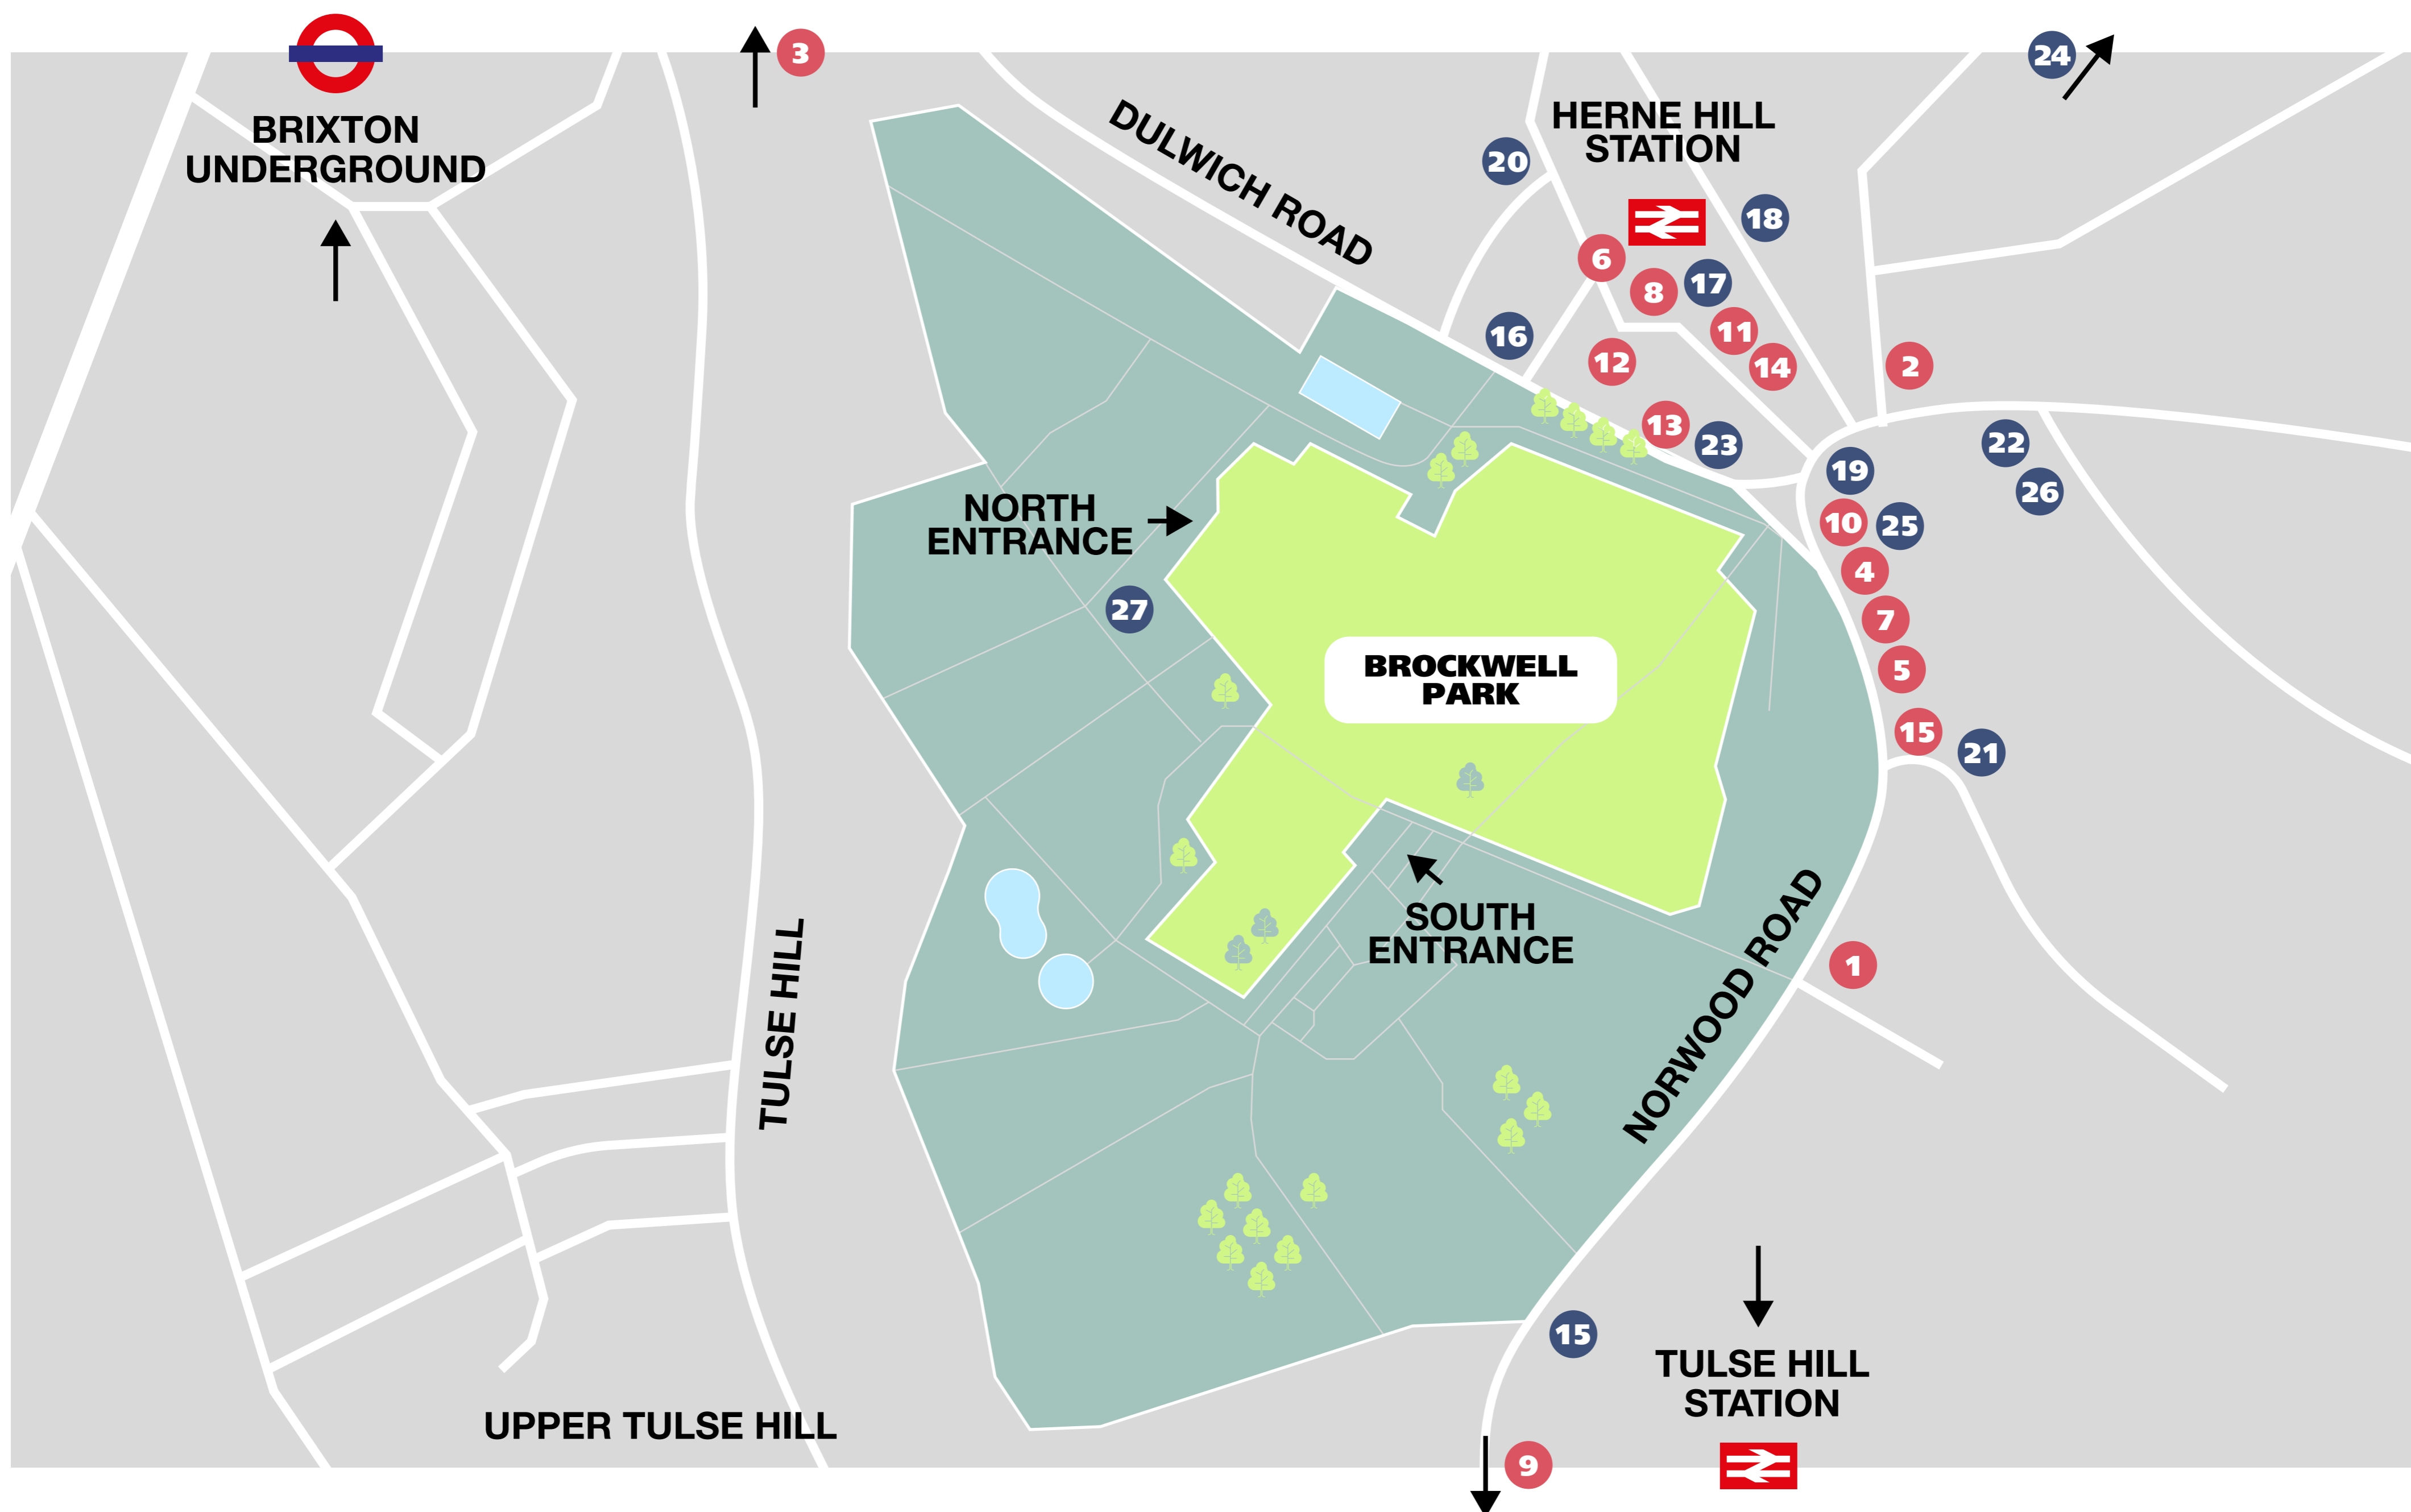

## FOOD & DRINK

- 1 Bullfinch Brewery**  
Brewery & Brewery Taproom
- 2 Cuppo Bubbo**  
Bubble Tea
- 3 Koala Coffee & Ice Cream**  
Speciality Coffee & Ice Cream
- 4 KOI Ramen Bar**  
Japanese Restaurant
- 5 Maroon Restaurant & Cocktail Bar**  
Caribbean-Latin Fusion Restaurant
- 6 Minus 12° Craft Ice Cream**  
Italian Gelato & Sorbets
- 7 Olleys Fish Experience Fish & Chips**  
Fish & Chips
- 8 Perks & White**  
Speciality Coffee
- 9 Queen of the South**  
Bar & Pub
- 10 Saray Restaurant**  
Turkish & Mediterranean Restaurant
- 11 Sesami Delicatessen**  
Cafe & Delicatessen
- 12 The Agile Rabbit**  
Pizza Restaurant
- 13 The Florence**  
Gastropub
- 14 The Sicilian**  
Italian Delicatessen
- 15 Umana Yana**  
Caribbean/South American Restaurant